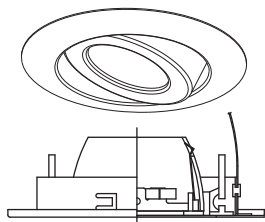

### trims

**part no.**      **description**

- TMH84E-BK/WH:** Black Baffle w/ White Eyeball
- TMH84E-WH/WH:** White Baffle w/ White Eyeball
- TMH84E-BK/MO:** Black Baffle w/ Mocha Eyeball
- TMH84E-BK/PB:** Black Baffle w/ Polished Brass Eyeball
- TMH84E-BK/BK:** Black Baffle w/ Black Eyeball
- TMH84E-BK/SN:** Black Baffle w/ Satin Nickel Eyeball

- Eyeball w/ Baffle
- 12V & 120V MR16 - 75W Max.
- O.D: 4 15/16"
- H: 1 1/16"

clip mount

- TMH47-MO/MO:** Mocha Wall Wash
- TMH47-WH/WH:** White Wall Wash
- TMH47-SN/SN:** Satin Nickel Wall Wash

- Adjustable Wall Wash
- 12V & 120V MR16 - 75W Max.
- O.D: 4 15/16"
- H: 1 3/8"