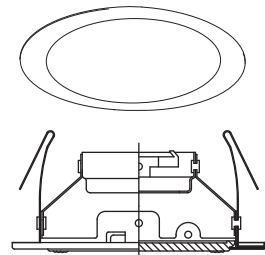

clip mount

- TMH43-MO/MO:** Mocha Wall Wash
- TMH43-WH/WH:** White Wall Wash
- TMH43-SN/SN:** Satin Nickel Wall Wash

- Retractable Wall Wash
- 12V & 120V MR16 - 75W Max.
- O.D: 5 1/8"
- H: 3 3/16"

clip mount

- TMH215-WH:** Albalite Lens w/ White Ring
- TMH215-MO:** Albalite Lens w/ Mocha Ring
- TMH215-SN:** Albalite Lens w/ Satin Nickel Ring

- Shower w/ Albalite Lens
- 12V & 120V MR16 - 75W Max.
- O.D: 4 15/16"
- H: 1 3/4"

clip mount

**part no.**      **description**

- TMH216-WH:** Drop Lens w/ White Ring

- Shower w/ Drop Lens
- 12V & 120V MR16 - 75W Max.
- O.D: 4 15/16"
- H: 1 3/4"

clip mount

- TMH217-WH:** Fresnel Lens w/ White Ring
- TMH217-MO:** Fresnel Lens w/ Mocha Ring
- TMH217-SN:** Fresnel Lens w/ Satin Nickel Ring