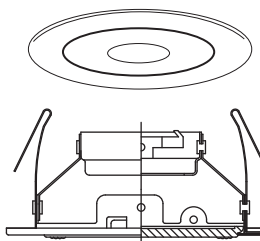

clip mount

4 inch

halogen