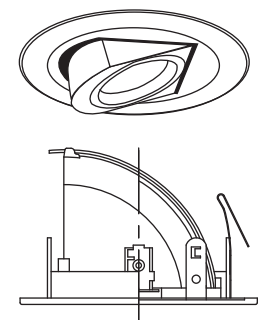

- Eyeball w/ Baffle
- 12V & 120V MR16 - 75W Max.
- O.D: 4 15/16"
- H: 1 1/16"

clip mount

- TMH47-MO/MO:** Mocha Wall Wash
- TMH47-WH/WH:** White Wall Wash
- TMH47-SN/SN:** Satin Nickel Wall Wash

- Adjustable Wall Wash
- 12V & 120V MR16 - 75W Max.
- O.D: 4 15/16"
- H: 1 3/8"

clip mount

- TMH43-MO/MO:** Mocha Wall Wash
- TMH43-WH/WH:** White Wall Wash
- TMH43-SN/SN:** Satin Nickel Wall Wash

- Retractable Wall Wash
- 12V & 120V MR16 - 75W Max.
- O.D: 5 1/8"
- H: 3 3/16"

clip mount

- TMH215-WH:** Albalite Lens w/ White Ring
- TMH215-MO:** Albalite Lens w/ Mocha Ring
- TMH215-SN:** Albalite Lens w/ Satin Nickel Ring

- Shower w/ Albalite Lens
- 12V & 120V MR16 - 75W Max.
- O.D: 4 15/16"
- H: 1 3/4"

clip mount

**part no.**      **description**

- TMH216-WH:** Drop Lens w/ White Ring

- Shower w/ Drop Lens
- 12V & 120V MR16 - 75W Max.
- O.D: 4 15/16"
- H: 1 3/4"

clip mount

- TMH217-WH:** Fresnel Lens w/ White Ring
- TMH217-MO:** Fresnel Lens w/ Mocha Ring
- TMH217-SN:** Fresnel Lens w/ Satin Nickel Ring