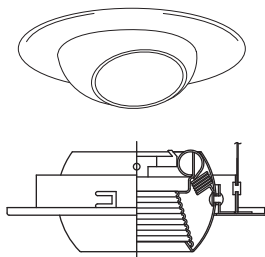

clip mount

- **TMH47-MO/MO:** Mocha Wall Wash
- **TMH47-WH/WH:** White Wall Wash
- **TMH47-SN/SN:** Satin Nickel Wall Wash

- Adjustable Wall Wash
- 12V & 120V MR16 - 75W Max.
- O.D: 4 15/16"
- H: 1 3/8"