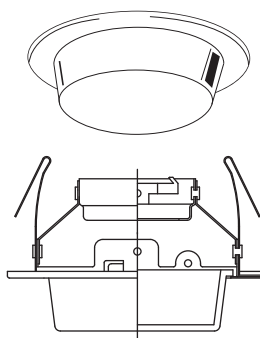

- TMH215-WH:** Albalite Lens w/ White Ring
- TMH215-MO:** Albalite Lens w/ Mocha Ring
- TMH215-SN:** Albalite Lens w/ Satin Nickel Ring

- Shower w/ Albalite Lens
- 12V & 120V MR16 - 75W Max.
- O.D: 4 15/16"
- H: 1 3/4"

clip mount

**part no.**      **description**

- TMH216-WH:** Drop Lens w/ White Ring

- Shower w/ Drop Lens
- 12V & 120V MR16 - 75W Max.
- O.D: 4 15/16"
- H: 1 3/4"

clip mount

- TMH217-WH:** Fresnel Lens w/ White Ring
- TMH217-MO:** Fresnel Lens w/ Mocha Ring
- TMH217-SN:** Fresnel Lens w/ Satin Nickel Ring