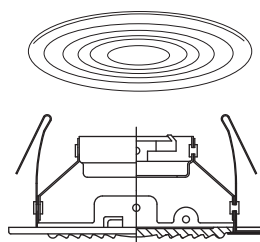

clip mount

- **TMH213-WH:** White Trim / Frosted Lens
- **TMH213-MO:** Mocha Trim / Frosted Lens
- **TMH213-SN:** Satin Nickel Trim / Frosted Lens

- Shower w/ Flat Frosted Lens
- 12V & 120V MR16 - 75W Max.
- O.D: 4 15/16"
- H: 1 3/4"