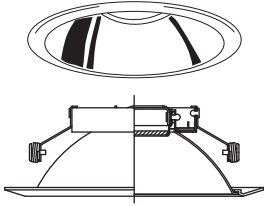

6" HALOGEN

Trims & Lamp Info

trims

part no. **description**

TMH64-GD/WH: Gold Reflector w/ White Ring
TMH64-WH/WH: White Reflector w/ White Ring

- Reflector Trim
- NON-IC: MR16 - 50W Max.
- O.D: 7 9/16"
- H: 2 5/16"

torsion mount

part no. **description**

TMH68E-BK/WH: Black Baffle w/ White Eyeball

- Eyeball w/ Baffle
- NON-IC: MR16 - 50W Max.
- O.D.: 7 3/4"
- H: 2 13/16"

clip mount

TMH704-BK/WH: Black Baffle w/ White Ring
TMH704-WH/WH: White Baffle w/ White Ring

- Baffle Trim
- NON-IC: MR16 - 50W Max.
- O.D: 7 9/16"
- H: 2 5/16"

torsion mount

TMH69-WH: White Slotted Wall Wash w/ White Ring

- Slotted Wall Wash
- NON-IC: MR16 - 50W Max.
- O.D: 7 1/4"
- H: 2 5/8"

clip mount

TMH65-WH: White Pin-Hole w/ Black Baffle

- Pin-Hole W/ Baffle
- NON-IC: MR16 - 50W Max.
- O.D: 7 1/4"
- H: 1 13/16"

clip mount

6 inch

halogen