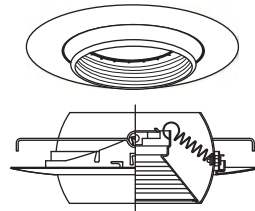

6" HALOGEN

Trims & Lamp Info

trims

part no. **description**

TMH64-GD/WH: Gold Reflector w/ White Ring
TMH64-WH/WH: White Reflector w/ White Ring

- Reflector Trim
- NON-IC: MR16 - 50W Max.
- O.D: 7 9/16"
- H: 2 5/16"

torsion mount

part no. **description**

TMH68E-BK/WH: Black Baffle w/ White Eyeball

- Eyeball w/ Baffle
- NON-IC: MR16 - 50W Max.
- O.D.: 7 3/4"
- H: 2 13/16"

clip mount

TMH704-BK/WH: Black Baffle w/ White Ring
TMH704-WH/WH: White Baffle w/ White Ring

- Baffle Trim
- NON-IC: MR16 - 50W Max.
- O.D: 7 9/16"
- H: 2 5/16"

torsion mount

TMH69-WH: White Slotted Wall Wash w/ White Ring

- Slotted Wall Wash
- NON-IC: MR16 - 50W Max.
- O.D: 7 1/4"
- H: 2 5/8"

clip mount

TMH65-WH: White Pin-Hole w/ Black Baffle

- Pin-Hole W/ Baffle
- NON-IC: MR16 - 50W Max.
- O.D: 7 1/4"
- H: 1 13/16"

clip mount

6 inch

halogen