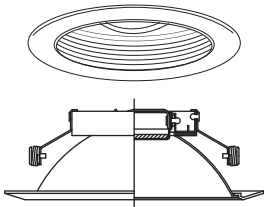

6" HALOGEN

Trims & Lamp Info

trims

part no. **description**

TMH64-GD/WH: Gold Reflector w/ White Ring
TMH64-WH/WH: White Reflector w/ White Ring

- Reflector Trim
- NON-IC: MR16 - 50W Max.
- O.D: 7 9/16"
- H: 2 5/16"

torsion mount

part no. **description**

TMH68E-BK/WH: Black Baffle w/ White Eyeball

- Eyeball w/ Baffle
- NON-IC: MR16 - 50W Max.
- O.D.: 7 3/4"
- H: 2 13/16"

clip mount

TMH704-BK/WH: Black Baffle w/ White Ring
TMH704-WH/WH: White Baffle w/ White Ring

- Baffle Trim
- NON-IC: MR16 - 50W Max.
- O.D: 7 9/16"
- H: 2 5/16"

torsion mount

TMH69-WH: White Slotted Wall Wash w/ White Ring

- Slotted Wall Wash
- NON-IC: MR16 - 50W Max.
- O.D: 7 1/4"
- H: 2 5/8"

clip mount