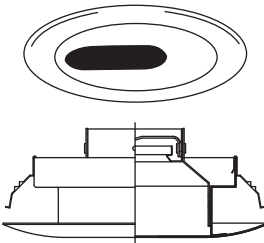

6" HALOGEN

Trims & Lamp Info

trims

part no. **description**

TMH64-GD/WH: Gold Reflector w/ White Ring
TMH64-WH/WH: White Reflector w/ White Ring

- Reflector Trim
- NON-IC: MR16 - 50W Max.
- O.D: 7 9/16"
- H: 2 5/16"

torsion mount

part no. **description**

TMH68E-BK/WH: Black Baffle w/ White Eyeball

- Eyeball w/ Baffle
- NON-IC: MR16 - 50W Max.
- O.D.: 7 3/4"
- H: 2 13/16"

clip mount

TMH704-BK/WH: Black Baffle w/ White Ring
TMH704-WH/WH: White Baffle w/ White Ring

- Baffle Trim
- NON-IC: MR16 - 50W Max.
- O.D: 7 9/16"
- H: 2 5/16"

torsion mount

TMH69-WH: White Slotted Wall Wash w/ White Ring

- Slotted Wall Wash
- NON-IC: MR16 - 50W Max.
- O.D: 7 1/4"
- H: 2 5/8"

clip mount