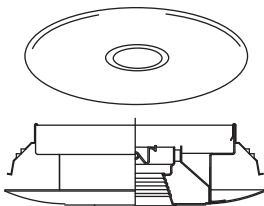

- Slotted Wall Wash
- NON-IC: MR16 - 50W Max.
- O.D: 7 1/4"
- H: 2 5/8"

TMH65-WH: White Pin-Hole w/ Black Baffle

- Pin-Hole W/ Baffle
- NON-IC: MR16 - 50W Max.
- O.D: 7 1/4"
- H: 1 13/16"

clip mount

6 inch

halogen