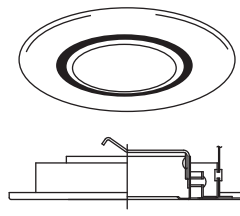

# 4" INCANDESCENT

Trims & Lamp Info

trims

part no. description

**TM25C-BK/WH:** Black Reflector / White Trim  
**TM25C-WH/WH:** White Reflector / White Trim

- Wall Washer with Reflector
- PAR20/R20 - 50W Max.
- White Metal ring standard
- O.D: 4 15/16"
- H: 1 3/4"

torsion mount

part no. description

**TM28-WH:** White Gimbal Trim  
**TM28-MO:** Mocha Gimble Trim  
**TM28-SN:** Satin Nickel Gimbal Trim

- Gimbal Trim
- PAR20/R20 - 50W Max.
- White metal ring standard
- O.D: 4 15/16"
- H: 3/4"

torsion mount

**TM29B-BK/WH:** Black Baffle / White Trim  
**TM29B-BK/MO:** Black Baffle / Mocha Trim  
**TM29B-BK/SN:** Black Baffle / Satin Nickel Trim

- Slotted Wall Wash w/ Baffle
- PAR20/R20 - 50W Max.
- White metal ring standard
- O.D: 4 15/16"
- H: 1 3/4"

torsion mount

**TM29C-BK/WH:** Black Reflector / White Trim  
**TM29C-CL/WH:** Clear Reflector / White Trim

- Slotted Wall Wash w/ Reflector
- PAR20/R20 - 50W Max.
- White metal ring standard
- O.D: 4 15/16"
- H: 1 3/4"