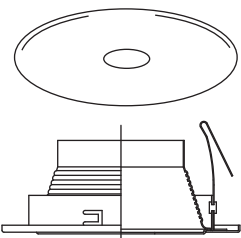

- Pin Hole w/ Black Baffle
- PAR20/R20 - 50W Max.
- White metal ring standard
- O.D: 4 15/16"
- H: 1 3/4"

torsion mount

4 inch

incandescent