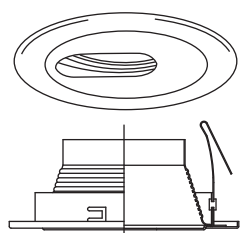

# 4" INCANDESCENT

Trims & Lamp Info

trims

part no. description

**TM25C-BK/WH:** Black Reflector / White Trim  
**TM25C-WH/WH:** White Reflector / White Trim

- Wall Washer with Reflector
- PAR20/R20 - 50W Max.
- White Metal ring standard
- O.D: 4 15/16"
- H: 1 3/4"

torsion mount

part no. description

**TM28-WH:** White Gimbal Trim  
**TM28-MO:** Mocha Gimble Trim  
**TM28-SN:** Satin Nickel Gimbal Trim

- Gimbal Trim
- PAR20/R20 - 50W Max.
- White metal ring standard
- O.D: 4 15/16"
- H: 3/4"

torsion mount

**TM29B-BK/WH:** Black Baffle / White Trim  
**TM29B-BK/MO:** Black Baffle / Mocha Trim  
**TM29B-BK/SN:** Black Baffle / Satin Nickel Trim

- Slotted Wall Wash w/ Baffle
- PAR20/R20 - 50W Max.
- White metal ring standard
- O.D: 4 15/16"
- H: 1 3/4"

torsion mount

**TM29C-BK/WH:** Black Reflector / White Trim  
**TM29C-CL/WH:** Clear Reflector / White Trim

- Slotted Wall Wash w/ Reflector
- PAR20/R20 - 50W Max.
- White metal ring standard
- O.D: 4 15/16"
- H: 1 3/4"