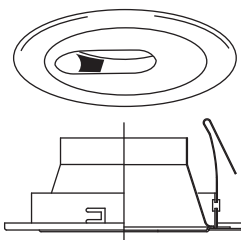

torsion mount

**TM29B-BK/WH:** Black Baffle / White Trim  
**TM29B-BK/MO:** Black Baffle / Mocha Trim  
**TM29B-BK/SN:** Black Baffle / Satin Nickel Trim

- Slotted Wall Wash w/ Baffle
- PAR20/R20 - 50W Max.
- White metal ring standard
- O.D: 4 15/16"
- H: 1 3/4"

torsion mount

**TM29C-BK/WH:** Black Reflector / White Trim  
**TM29C-CL/WH:** Clear Reflector / White Trim

- Slotted Wall Wash w/ Reflector
- PAR20/R20 - 50W Max.
- White metal ring standard
- O.D: 4 15/16"
- H: 1 3/4"