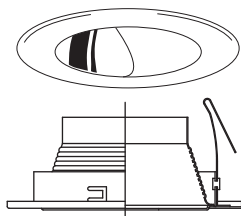

# 4" INCANDESCENT

Trims & Lamp Info

trims

part no. description

**TM25C-BK/WH:** Black Reflector / White Trim  
**TM25C-WH/WH:** White Reflector / White Trim

- Wall Washer with Reflector
- PAR20/R20 - 50W Max.
- White Metal ring standard
- O.D: 4 15/16"
- H: 1 3/4"

torsion mount

part no. description

**TM28-WH:** White Gimbal Trim  
**TM28-MO:** Mocha Gimble Trim  
**TM28-SN:** Satin Nickel Gimbal Trim

- Gimbal Trim
- PAR20/R20 - 50W Max.
- White metal ring standard
- O.D: 4 15/16"
- H: 3/4"