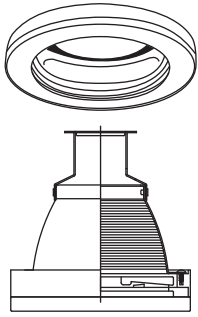

5" INCANDESCENT

Trims & Lamp Info

trims

clip mount

part no. **description**

- TM255B-WH/WH:** White Baffle / White Trim / Frosted Glass
- TM225B-BK/WH:** Black Baffle / White Trim / Frosted Glass
- TM255B-BK/BK:** Black Baffle / Black Trim / Frosted Glass
- TM225B-BK/SN:** Black Baffle / Satin Nickel Trim / Frosted Glass

- Decorative Frosted Glass w/ Baffle
- PAR30/R30 - 75W Max.
- O.D: 6 1/16"
- H: 5 3/16"

clip mount

- TM513-WH:** White Reflector / White Trim / Frosted Lens
- TM513-MO:** Mocha Reflector / Mocha Trim / Frosted Lens
- TM513-SN:** Satin Nickel Reflector / Satin Nickel Trim / Frosted Lens

- Flat Frosted Lens w/ Reflector
- NON-IC: A19 - 60W
- IC: A19 - 40W
- O.D: 6 1/2"
- H: 5 1/16"

incandescent 5 inch