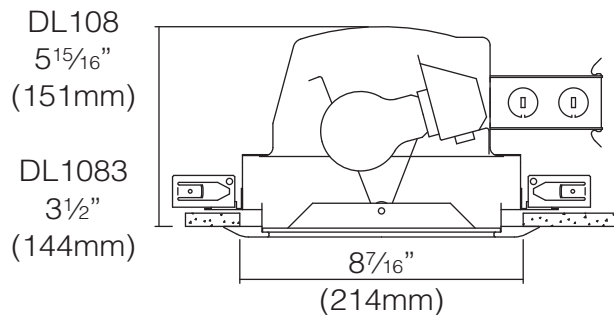

DL108(3)

8" NON-IC Type Housing for
New Work Line Voltage

Project: _____

Fixture Type: _____

Location: _____

Contact / Phone: _____

dimensions:

- Ceiling Cut-out: 8⁷/₁₆" x 8⁷/₁₆"
- Lamp: 100W Max. (DL108)
75W Max. (DL1083)

features:

- 8" new work housing
- 100W Max.(DL108), 120V (Lamp wattage based on trim)
- 75W Max.(DL1083) shallow housing, 120V (Lamp wattage based on trim)
- C-UL listed for damp location
- Thermally protected materials
- J-box is listed for through-branch circuit wiring (5)¹/₂" knockouts, and (4) knockouts with Romex cable clamp
- Pre-installed bar hangers allow the housing to be positioned at any point within a 24" joist span
- Provides white painted square trim with etched class lens
- 5¹/₂" height allows to use in 2" x 6" joist construction
- Housing adjusts 1¹/₄" to accommodate various ceiling thickness
- Only trim available is: TMS12-WH

ordering information:

- Catalog Number: **DL108** - NON-IC Rated Housing
- Catalog Number: **DL1083** - NON-IC Rated Shallow Housing

trims

TMS12-WH: White Square Trim

- Square Trim w/ Etched Glass Lens
- A19 - 100W Max
- Frame: 9 ⁵/₁₆" x 9 ⁵/₁₆"